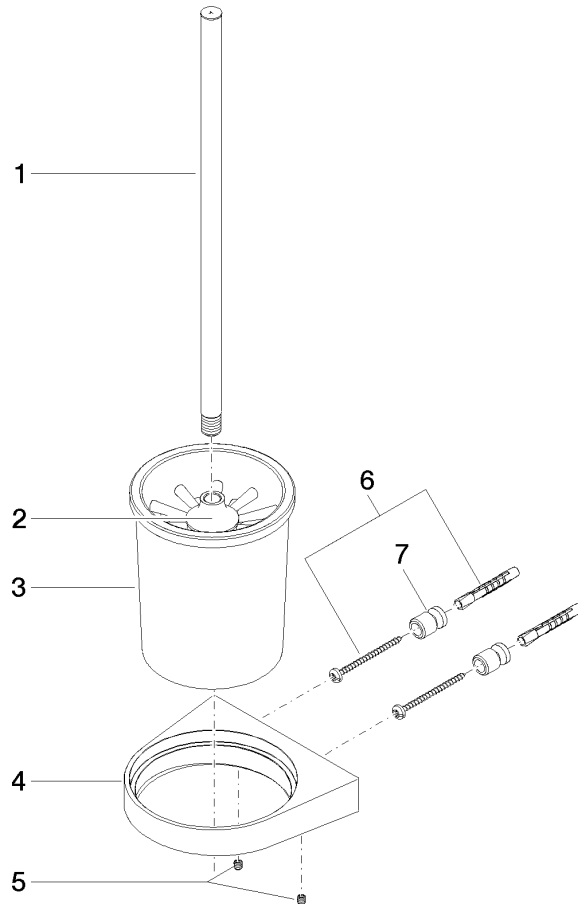

83 900 970

- crystal glass
- brush, matte black
- width 126mm
- height 415 mm
- 120mm projection

Fits: CL.1, LISSÉ, META

	Chrome	83 900 970-00
	Brushed Platinum	83 900 970-06
	Dark Chrome	83 900 970-19
	Light Gold	83 900 970-26
	Brushed Light Gold	83 900 970-27
	Brushed Durabronze (23kt Gold)	83 900 970-28
	Matte Black	83 900 970-33
	Brushed Bronze	83 900 970-42
	Brushed Champagne (22kt Gold)	83 900 970-46
	Champagne (22kt Gold)	83 900 970-47
	Brushed Chrome	83 900 970-93
	Brushed Dark Platinum	83 900 970-99

83 900 970

mm [inches]

83 900 970

Parts for other finishes can be found here: Brushed Platinum

### Spare parts list

No.	Item Number	Name	Quantity used	Delivery time
1	90 20 97 507 00-00	handle	1	10
2	90 18 50 601 00 90	brush	1	2
3	90 90 04 008 00 82	glass	1	2
4	08 17 97 506-00	holder	1	10
5	90 31 11 030 00 90	pin	2	2
6	05 17 20 726 02 90	fixing set	1	2
7	08 17 20 726 90	holder	2	2