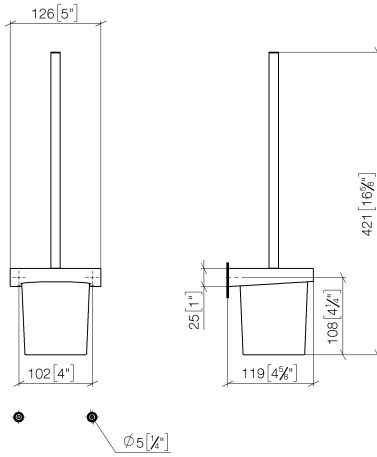

83 900 970

- crystal glass
- brush, matte black
- width 126mm
- height 415 mm
- 120mm projection

Fits: CL.1, LISSÉ, META

	Chrome	83 900 970-00
	Brushed Platinum	83 900 970-06
	Dark Chrome	83 900 970-19
	Light Gold	83 900 970-26
	Brushed Light Gold	83 900 970-27
	Brushed Durabronze (23kt Gold)	83 900 970-28
	Matte Black	83 900 970-33
	Brushed Bronze	83 900 970-42
	Brushed Champagne (22kt Gold)	83 900 970-46
	Champagne (22kt Gold)	83 900 970-47
	Brushed Chrome	83 900 970-93
	Brushed Dark Platinum	83 900 970-99

83 900 970

mm [inches]

83 900 970

Parts for other finishes can be found here: Brushed Platinum

### Spare parts list

No.	Item Number	Name	Quantity used	Delivery time
1	90 20 97 507 00-00	handle	1	10
2	90 18 50 601 00 90	brush	1	2
3	90 90 04 008 00 82	glass	1	2
4	08 17 97 506-00	holder	1	10
5	90 31 11 030 00 90	pin	2	2
6	05 17 20 726 02 90	fixing set	1	2
7	08 17 20 726 90	holder	2	2